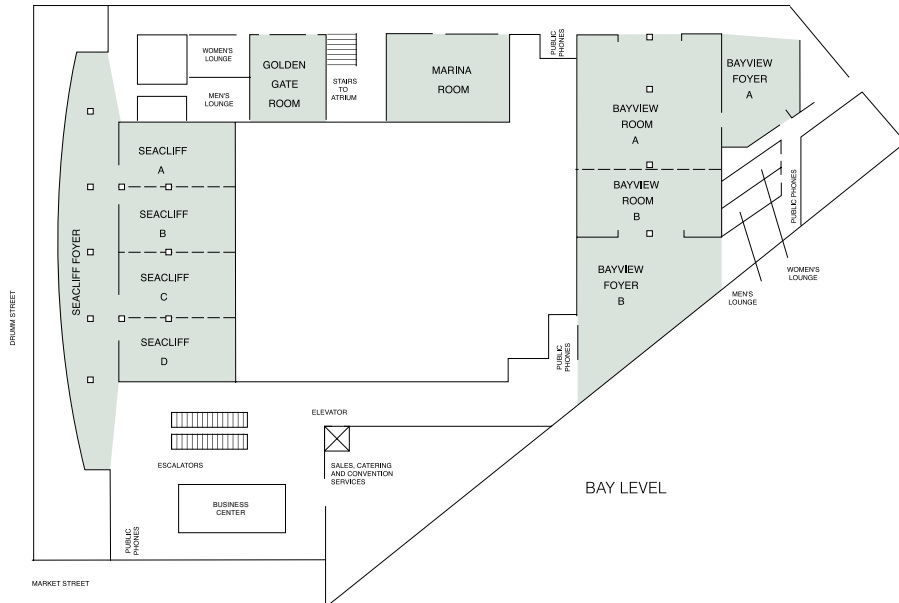

Hyatt Regency San Francisco

DIRECTIONS

From San Francisco Int'l Airport (14 miles): Take Hwy 101 North, follow signs to Bay Bridge. Take 7th St. exit. Turn left on 7th St. Turn right on Market St. Continue 1 mile and turn left on Drumm St. Hotel is on the corner of Market and Drumm.

Hyatt Regency San Francisco

ROOM DIMENSIONS & CAPACITIES