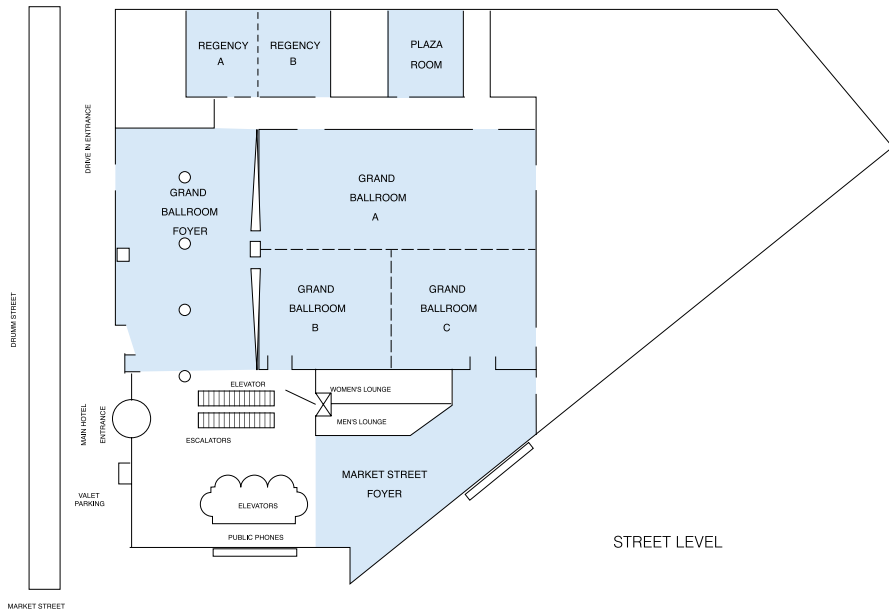

Hyatt Regency San Francisco

DIRECTIONS

From San Francisco Int'l Airport (14 miles): Take Hwy 101 North, follow signs to Bay Bridge. Take 7th St. exit. Turn left on 7th St. Turn right on Market St. Continue 1 mile and turn left on Drumm St. Hotel is on the corner of Market and Drumm.

Hyatt Regency San Francisco

ROOM DIMENSIONS & CAPACITIES