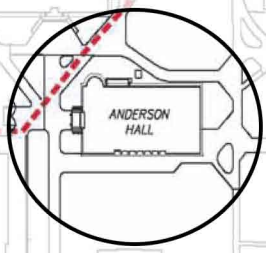

	ADA Accessible Parking		Quick Stop, Special permit or Service and Delivery		Motorcycle Parking
	A & C Decal or Day Pass		Metered Parking No Parking 2 am - 5 am		A & C Decal or Day Pass No Parking 2 am - 5 am
	Fire Lanes		Reserved No Parking 2 am - 5 am		
	Compact Car				

Key

COMPACT CARS ONLY
ON WEST SIDE OF
CAMPUS DRIVE
DECAL REQUIRED

PARKING STRUCTURES

R-2

R-3

Closed for Construction