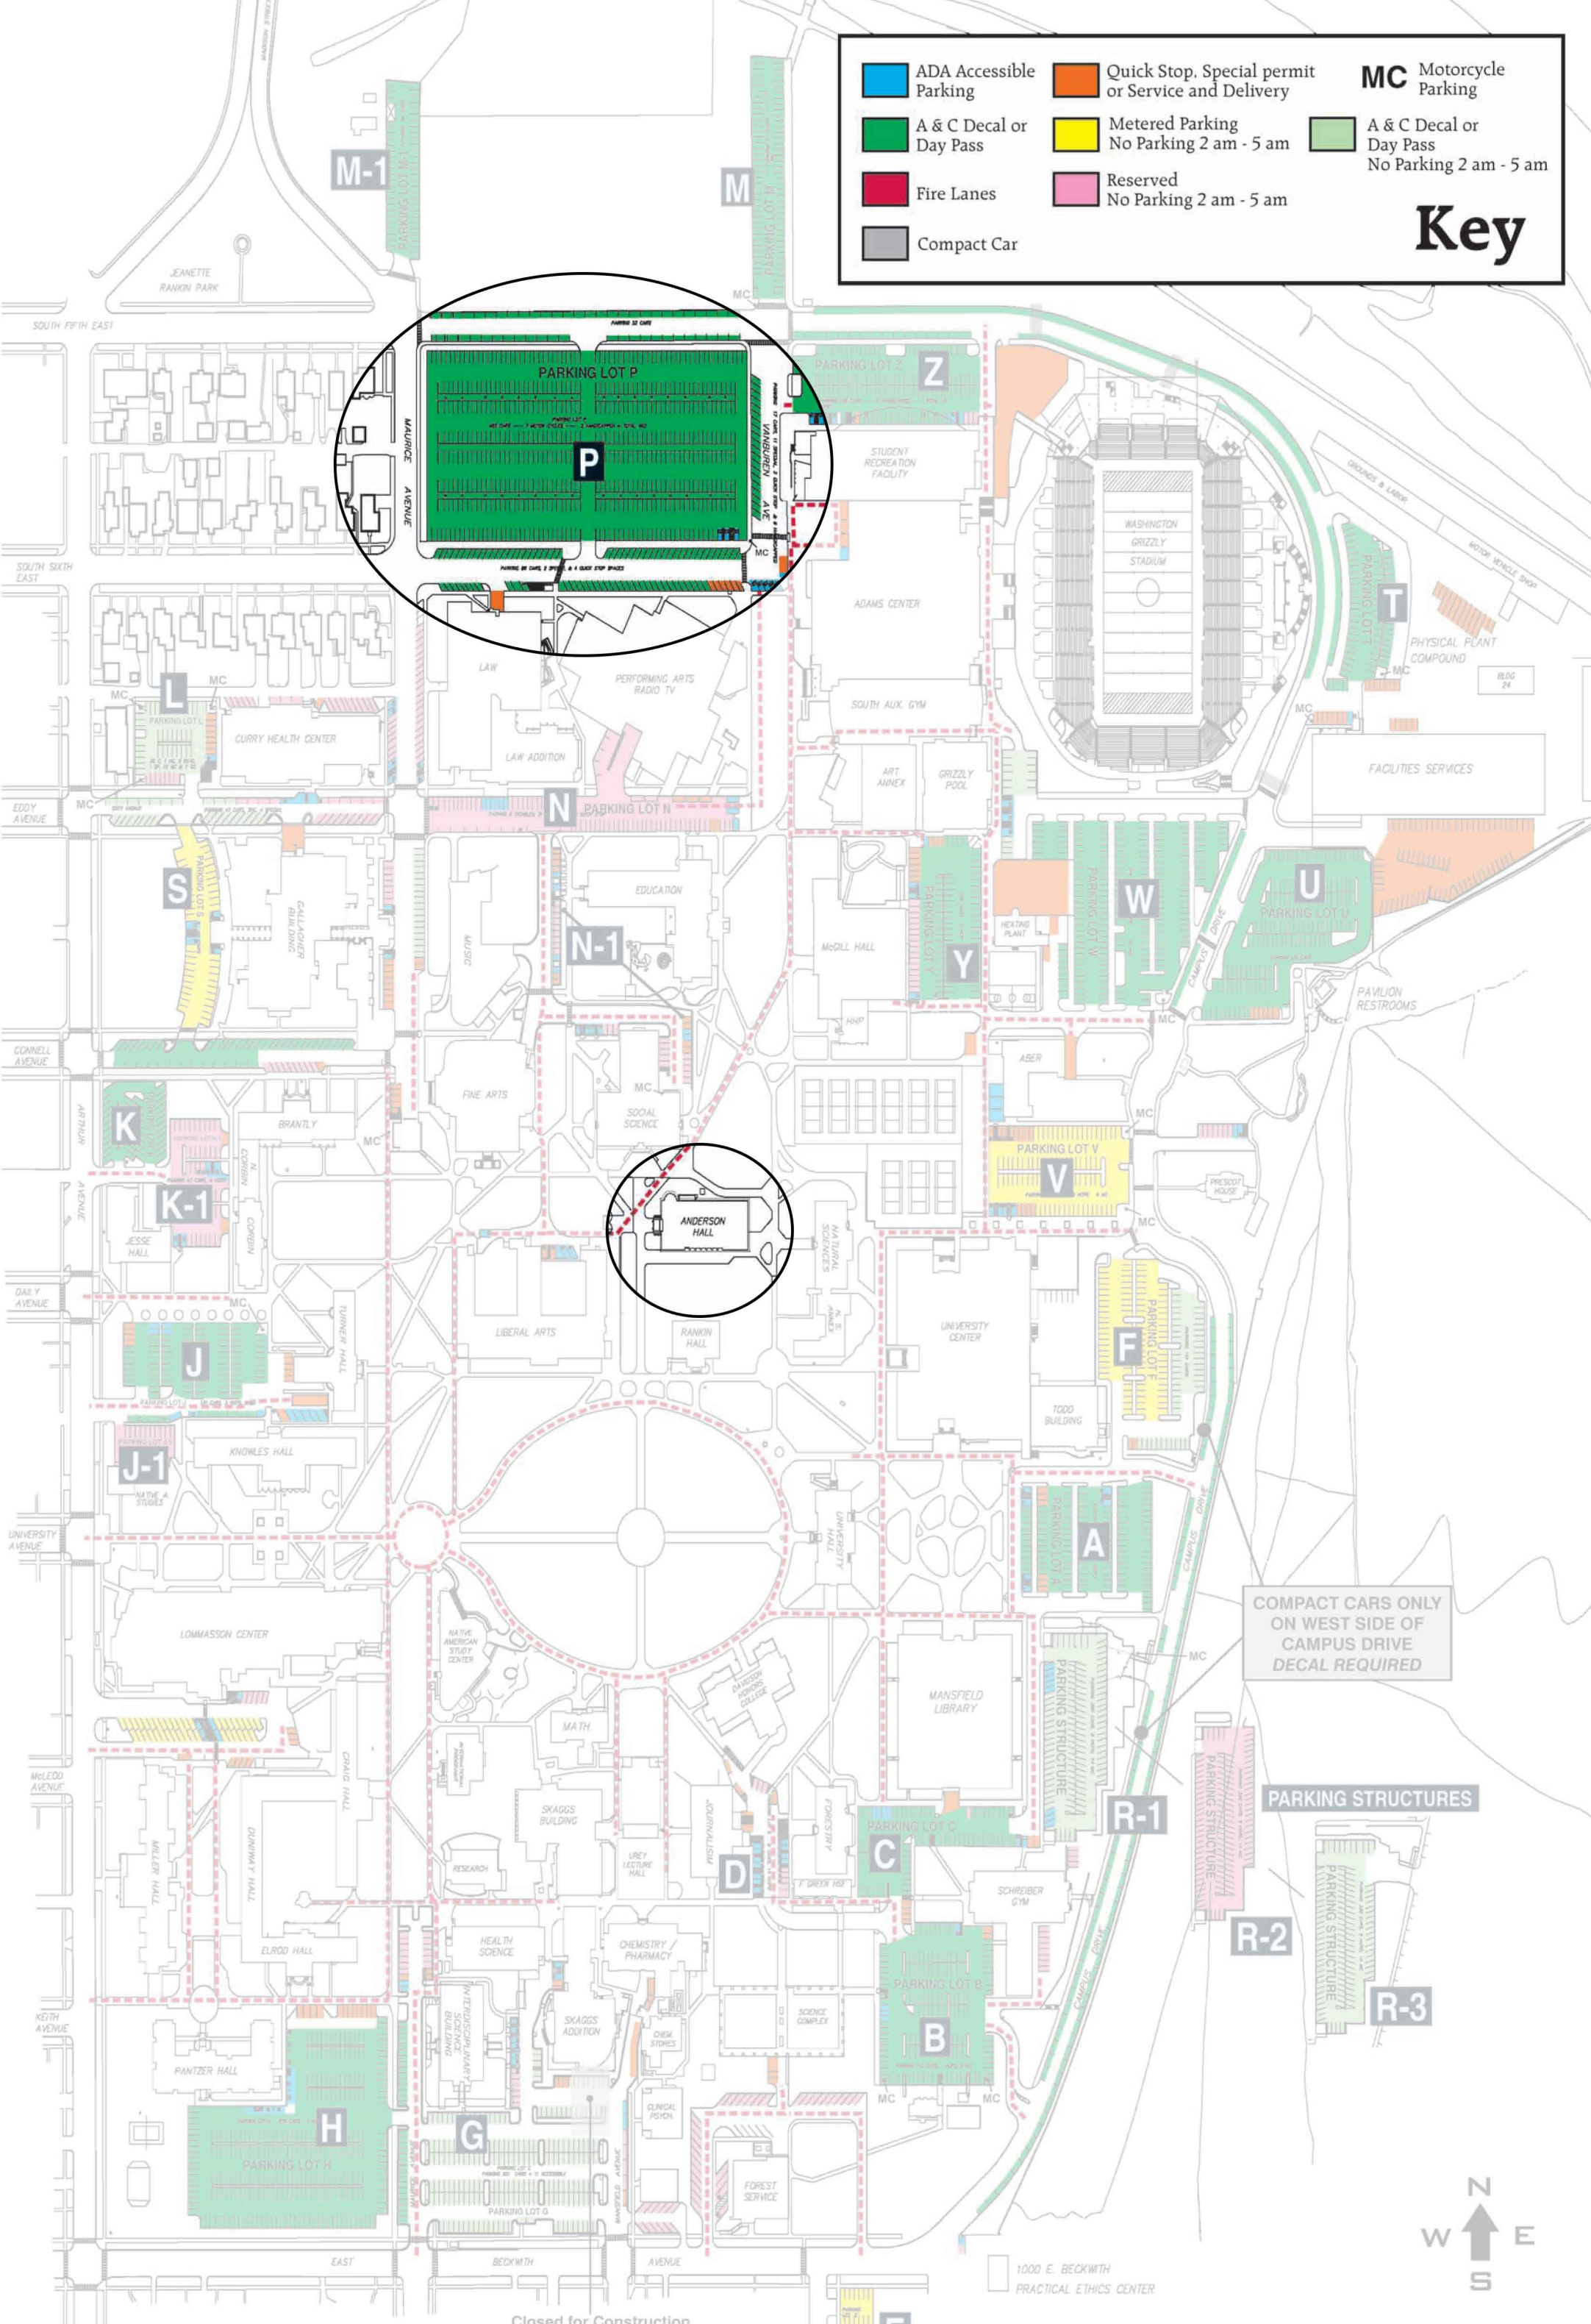

	ADA Accessible Parking		Quick Stop, Special permit or Service and Delivery		Motorcycle Parking
	A & C Decal or Day Pass		Metered Parking No Parking 2 am - 5 am		A & C Decal or Day Pass No Parking 2 am - 5 am
	Fire Lanes		Reserved No Parking 2 am - 5 am		
	Compact Car				

Key

COMPACT CARS ONLY
ON WEST SIDE OF
CAMPUS DRIVE
DECAL REQUIRED

PARKING STRUCTURES

R-2

R-3

Closed for Construction