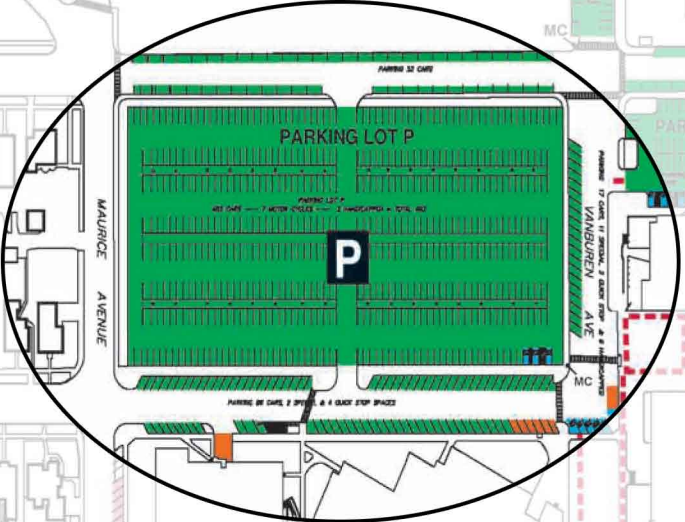

	ADA Accessible Parking		Quick Stop, Special permit or Service and Delivery		Motorcycle Parking
	A & C Decal or Day Pass		Metered Parking No Parking 2 am - 5 am		A & C Decal or Day Pass No Parking 2 am - 5 am
	Fire Lanes		Reserved No Parking 2 am - 5 am		
	Compact Car				

Key

COMPACT CARS ONLY
ON WEST SIDE OF
CAMPUS DRIVE
DECAL REQUIRED

PARKING STRUCTURES

R-2

R-3

Closed for Construction